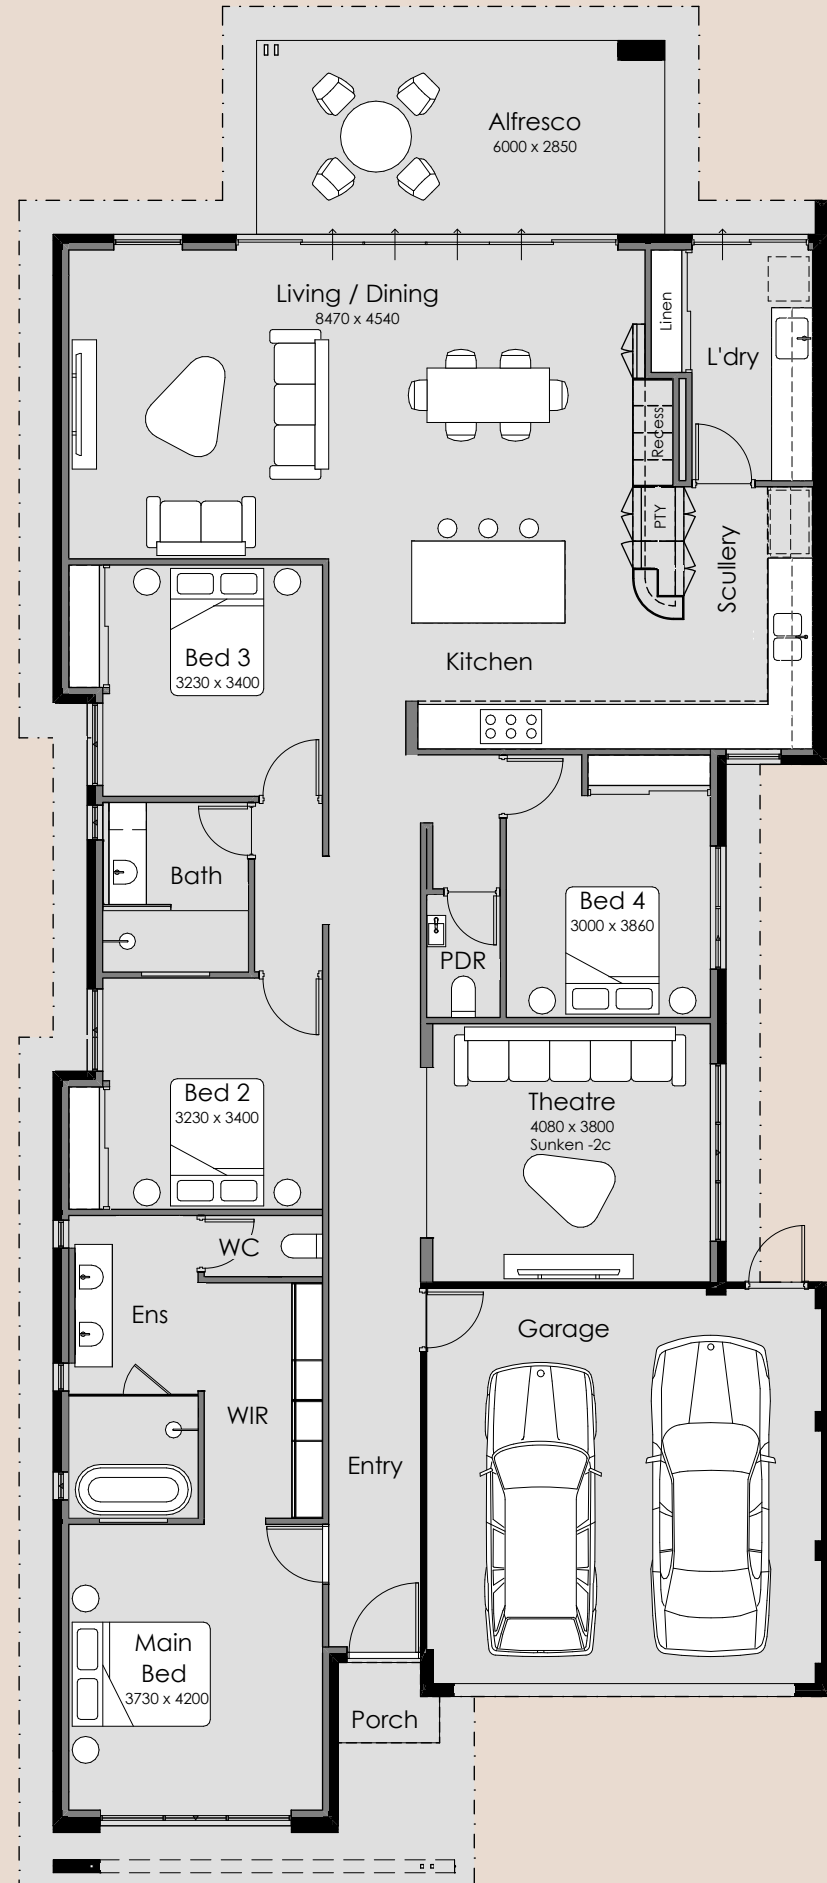

SUMMIT

HOMES GROUP

Aria

- 4
- 3
- 2

Overall Width – 11.39m

Overall Length – 26.93m

Min Block Width – 12.50m

Min Block Length – 30.00m

Total Area – 256.67m²